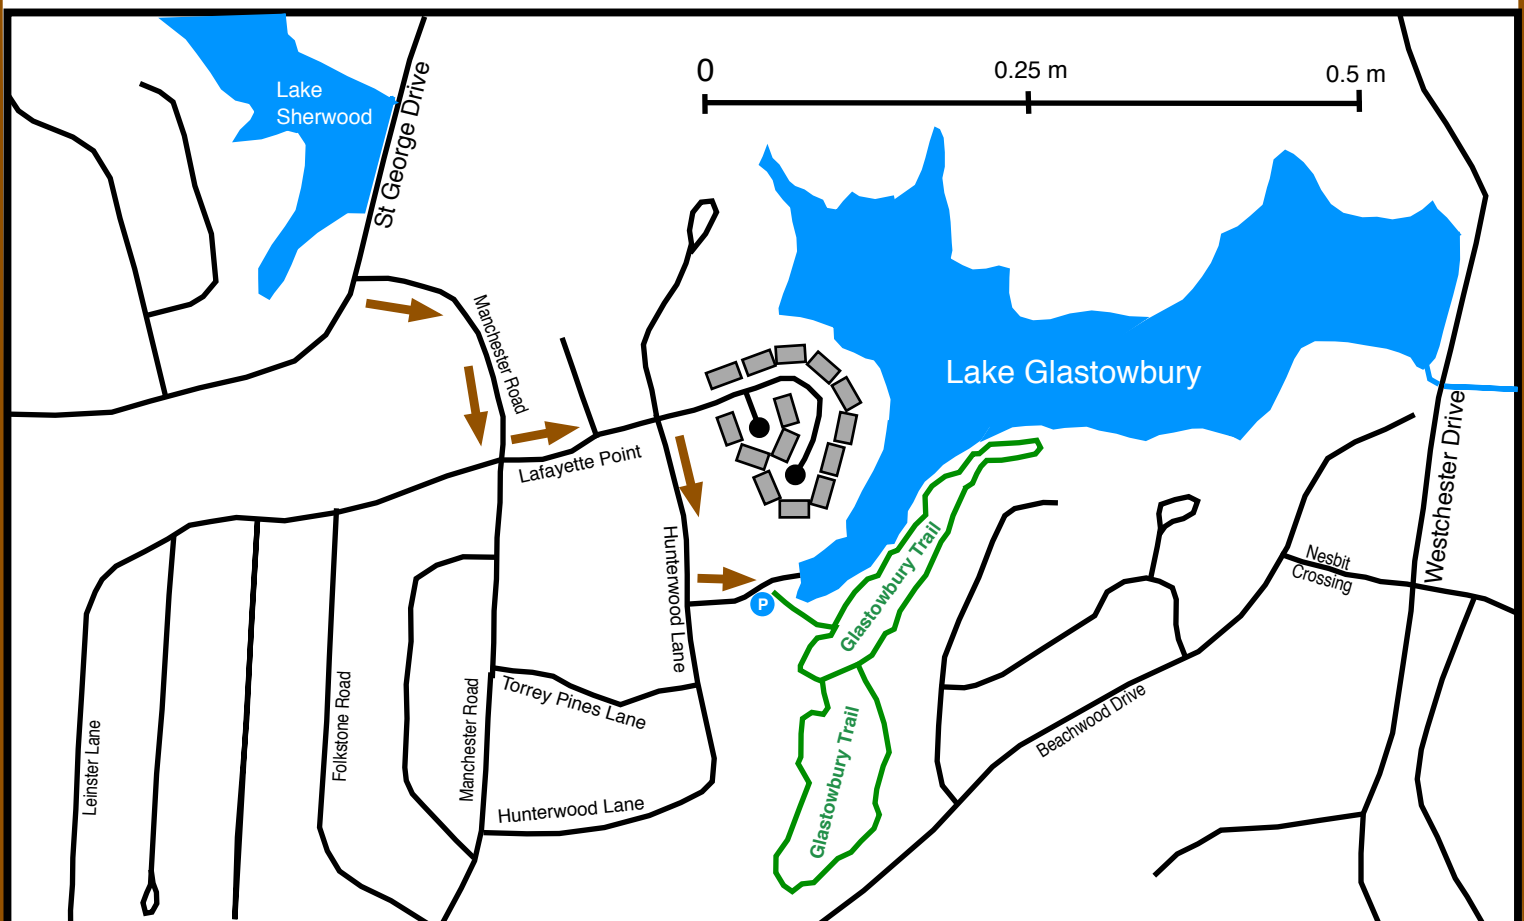

## Driving Directions

From St George Drive take Manchester Road then turn left onto Lafayette Lane. Just before entering the condo complex, turn right onto Hunterwood Lane (Signed to the boat-launch). Turn left to the boat-launch and park at the trail-head.

Trail-head GPS Coordinates:

35.982348, -84.878747

## Trail Description

1.0 Mile Glastowbury Trail with shortcut that allows a 0.5 mile short hike. This short trail was designed for people new to hiking or with children (grandchildren) looking for a short hike with scenery and a wilderness feel. We recommend that beginners hike in a counter-clockwise direction.

Trail Maps  
All maps available at:  
[www.time2meet.com/gladetrails/](http://www.time2meet.com/gladetrails/)

Trailhead Coordinates:  
GPS 35.982439, -84.878720

**HIKE AT YOUR OWN RISK AND BEWARE OF WILDLIFE.** Only hike if you are in good health and have no ailments preventing hiking activity. Foot traffic only. Trails are marked with blazes on trees. Please stay on trails and off private property.