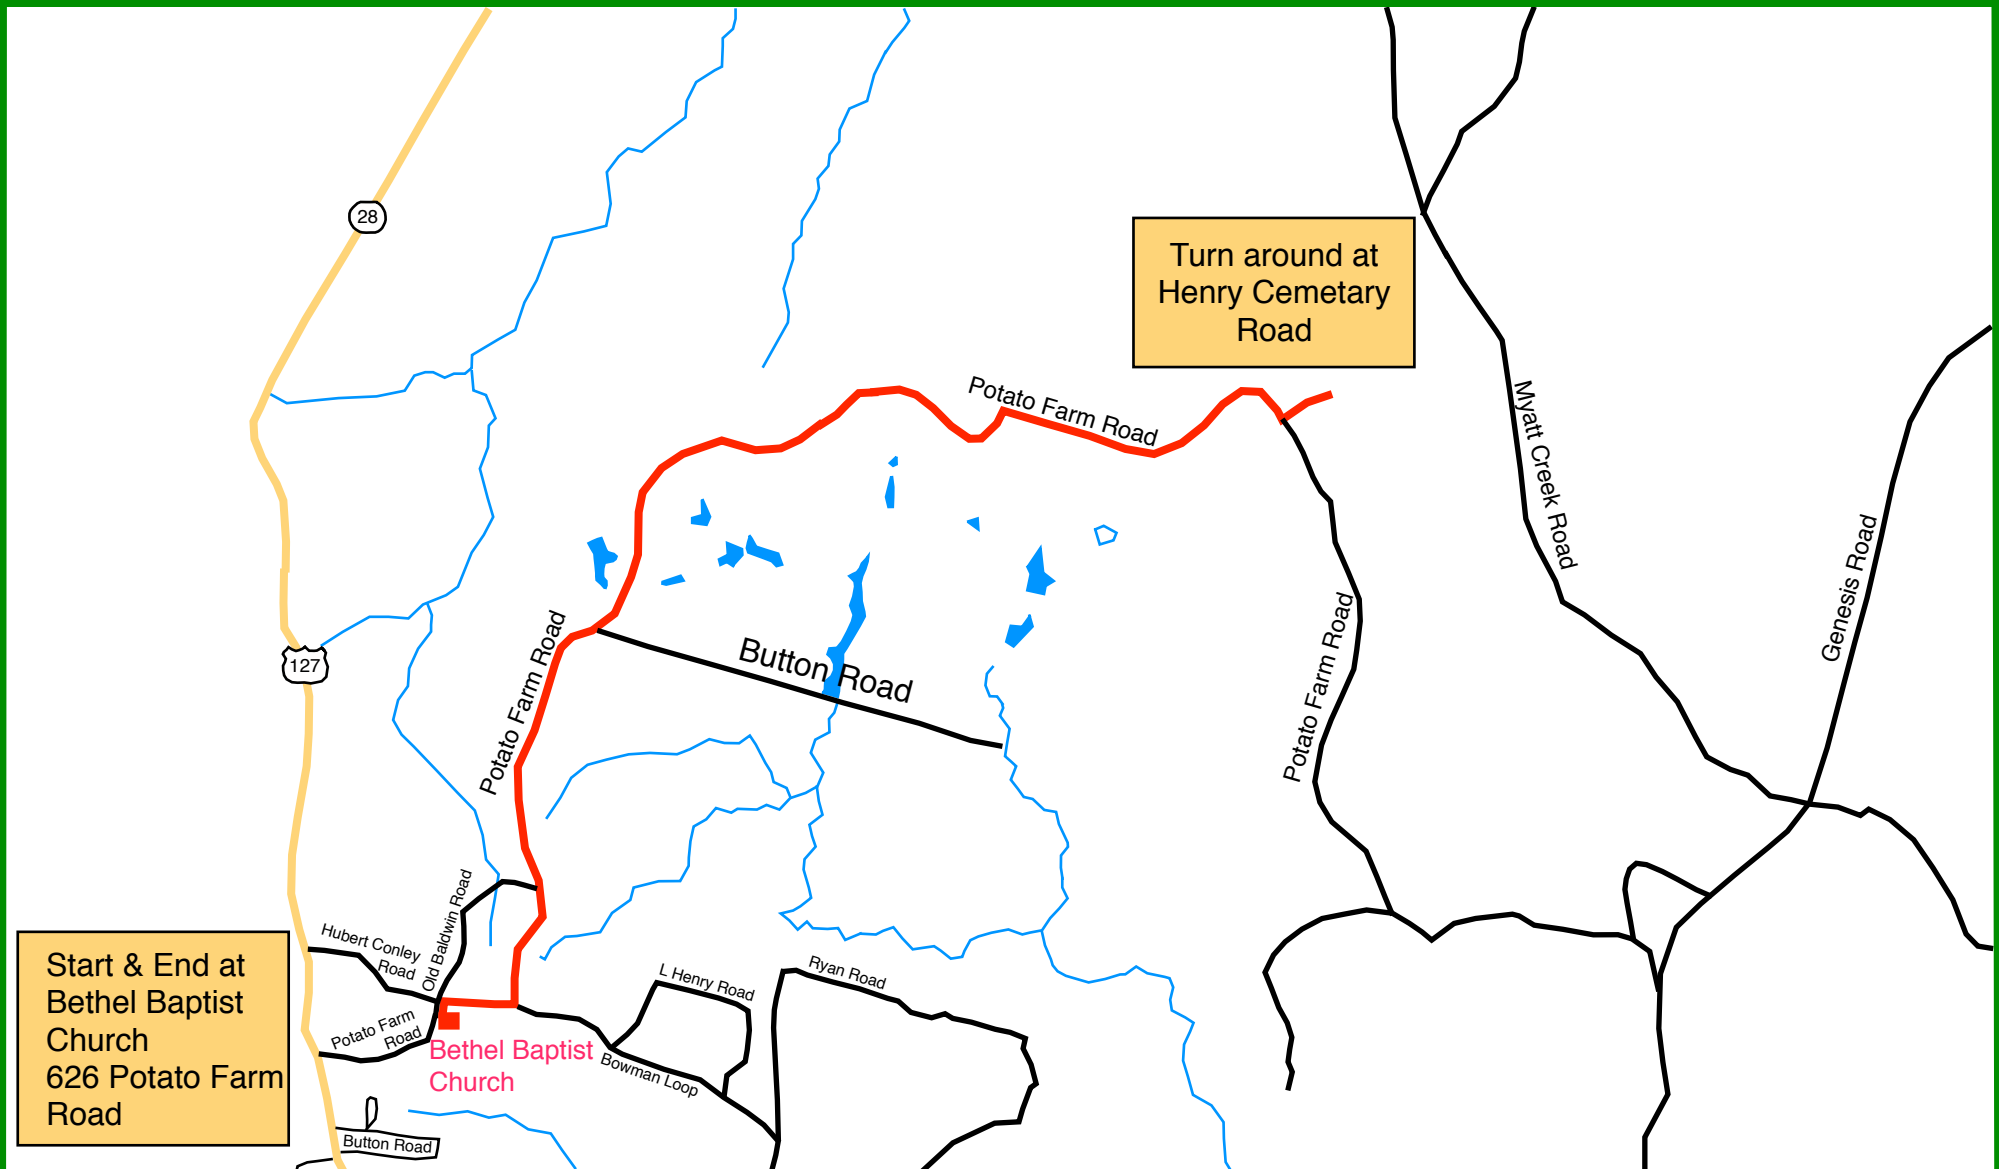

Potato Farm Road Trail

12.0 miles moderately easy difficulty

Friends of the Trails

a 501(c)3 not-for-profit organization

For more trail maps go to
www.time2meet.com/trails/

05/26/18